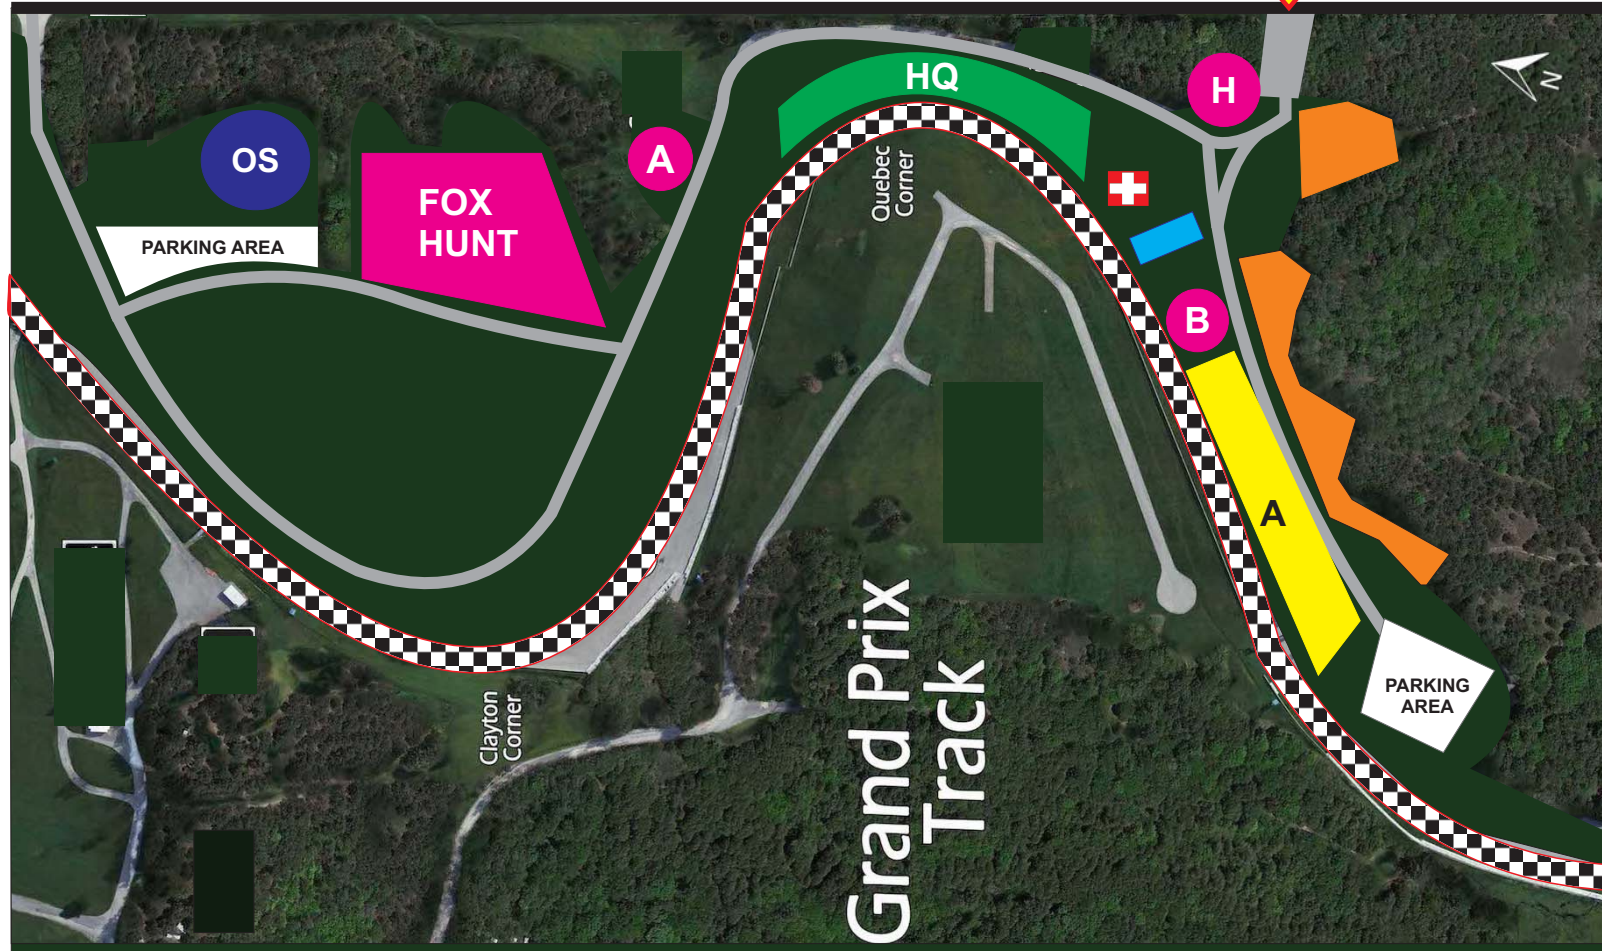

NEW ENTRANCE THIS YEAR  
GATE # 7

MOSPORT ROAD

MOSPORT ROAD

- A** Activity Area Displays
- HQ** Headquarters
- Stage  
*Opening/Closing/  
Evening Entertainment*

- A** Archery  
Hatchet Throwing
- B** JOTI Station  
Badge Trading
- H** HAM RADIOS